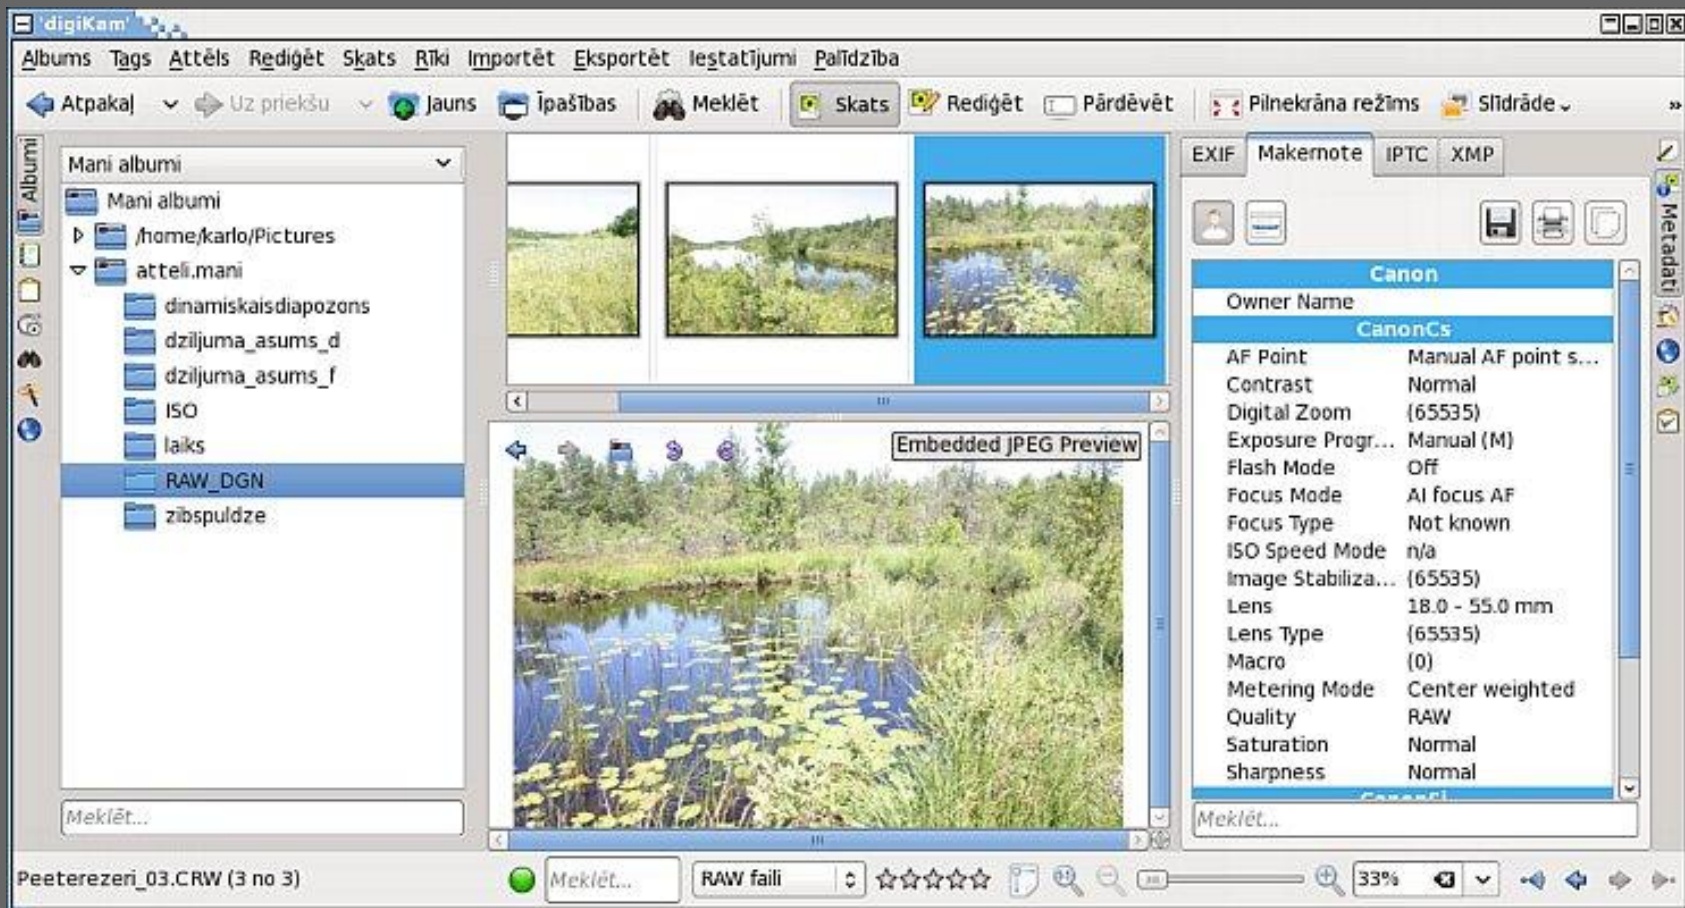

digikam

- <http://www.digikam.org/>