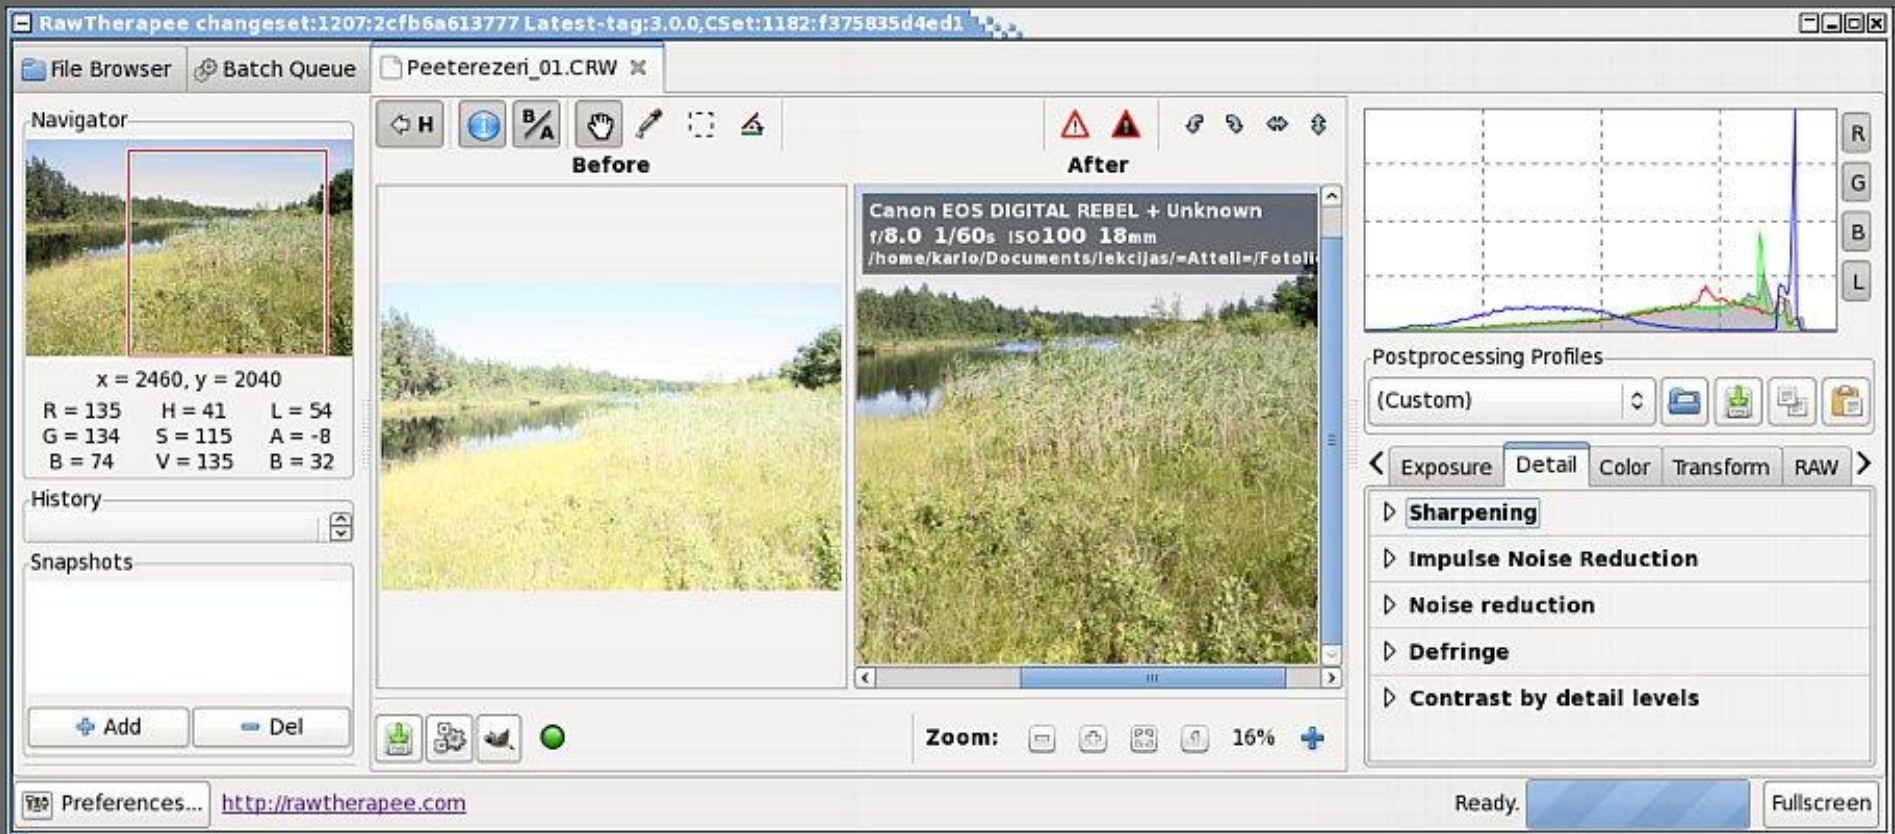

RawTherapee

- <http://rawtherapee.com/>