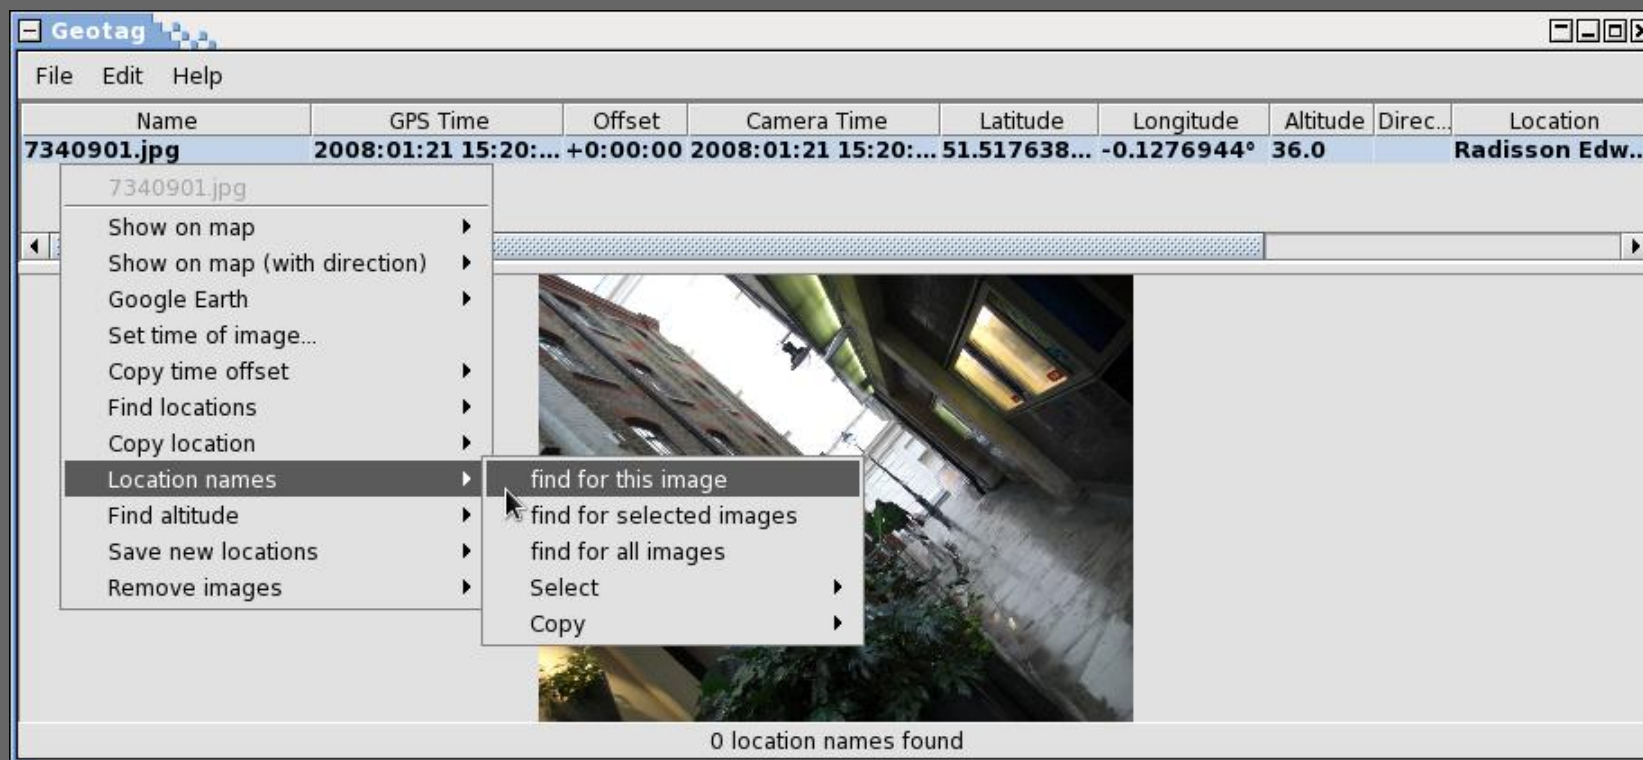

Geotag

- <http://geotag.sourceforge.net/?q=node/1>
- Javas aplikācija.